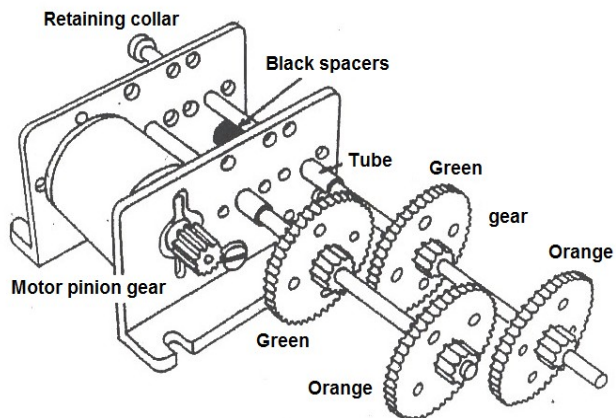

# RS PRO, 3 V dc, 10.92 gcm, Brushed DC Geared Motor, Output Speed 4 - 3700 rpm

Stock No: 238-9642

## Specifications:

Operating Voltage	3v
Current Rating	1.05 A
Torque Rating	10.92g.cm
Output Speed	4-3700rpm
Shaft Diameter	2mm
Length	52mm
Width	110mm

Output Speed	4 – 3700 rpm
Supply Voltage	3 V dc
Maximum Output Torque	10.92 gcm
DC Motor Type	Brushed
Shaft Diameter	2mm
Power Rating	1.29 W
Gearhead Type	Spur
Length	52mm
Width	110mm
Current Rating	1.05 A