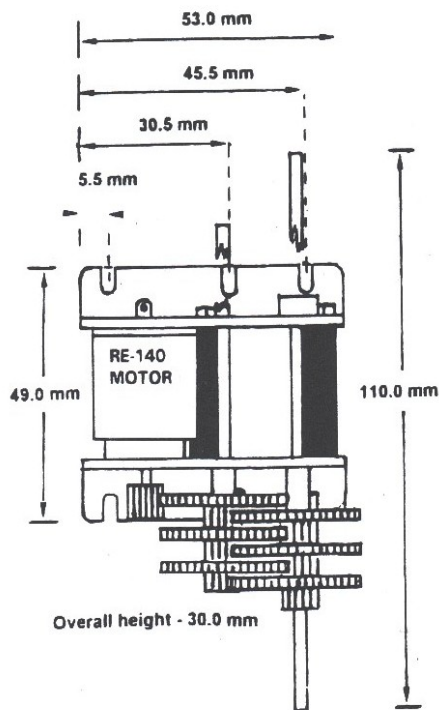

# RS PRO, 3 V dc, 10.92 gcm, Brushed DC Geared Motor, Output Speed 4 - 3700 rpm

Stock No: 238-9642

## Specifications:

Operating Voltage	3v
Current Rating	1.05 A
Torque Rating	10.92g.cm
Output Speed	4-3700rpm
Shaft Diameter	2mm
Length	52mm
Width	110mm

Output Speed	4 – 3700 rpm
Supply Voltage	3 V dc
Maximum Output Torque	10.92 gcm
DC Motor Type	Brushed
Shaft Diameter	2mm
Power Rating	1.29 W
Gearhead Type	Spur
Length	52mm
Width	110mm
Current Rating	1.05 A

Reduction Table RPM	1.5v	3v
4:1	1850	3700
16:1	462	925
64:1	115	231
256:1	29	57
1024:1	7	14
4096:1	2	4